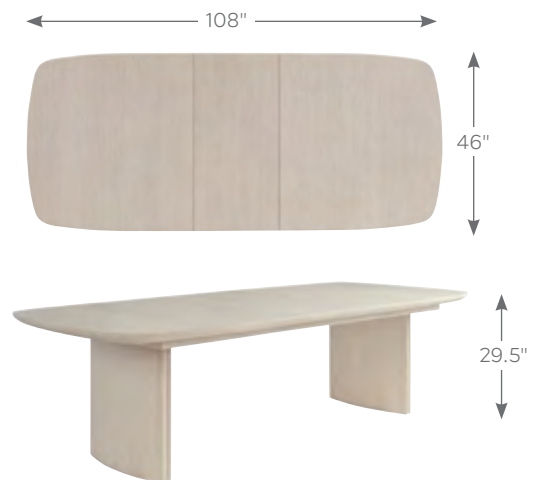

DINING TABLE CONFIGURATIONS

581-876C Amador Double Pedestal Dining Table

Shown with (1) 22-in. leaf

Shown with (2) 22-in. leaves

581-875C Indio Round Dining Table

Shown with (1) 22-in. leaf

BEDROOM

581-133C Las Brisas Panel Bed
5/0 Queen
64.5W x 86.25L x 61.75H in.
Headboard 64.5W x 2.25D x 61.75H in.
Footboard 64.5W x 2D x 20.75H in.
Overall length 86.25 in.
Top of slat to top of side rail 7.25H in.
Bottom of box springs to floor 9.5H in. /
side rails 5H in.