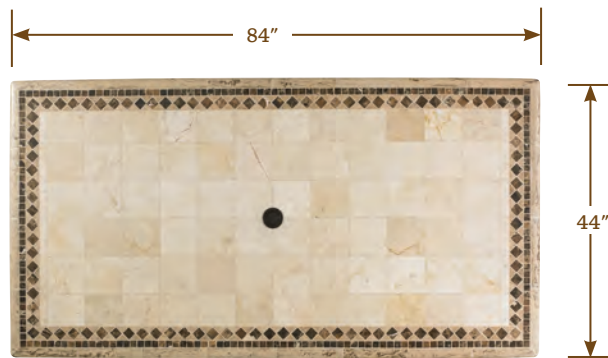

DINING TABLE TOP CONFIGURATIONS

3160-876ST
84 x 44 in. Travertine and Marble Top
84W x 44D x 1.5H in.