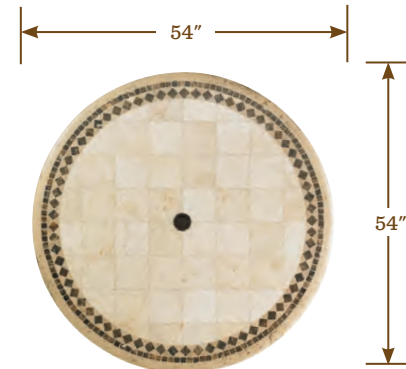

3160-870ST
54 in. Travertine and Marble Top
54 dia. x 1.5H in.