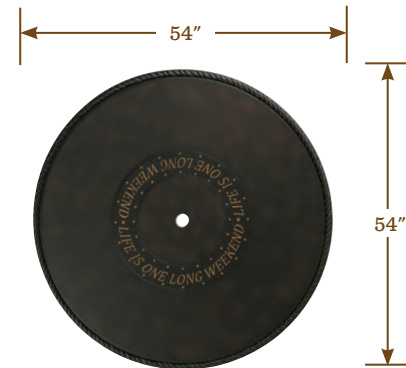

3190-870WT Sedona
54 in. Weatherstone™ Top
54 dia. x 3H in.