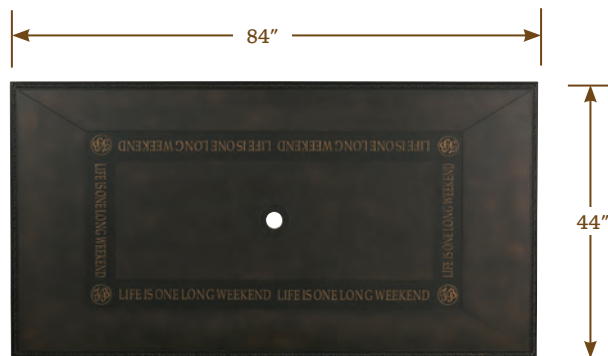

Opposite:
3190-16SW
Sedona Swivel Bar Stool
Frame Only
 26.5W x 25.5D x 48.5H in.

CS3190-16SW
Sedona Swivel Bar Stool
Cushion

3190-873CT
Sedona Cast Aluminum Top
 38 dia. x 2.25H in.

3190-873BB
Sedona High/Low Bistro
Table Base (in high position)
 26.75W x 26.75D x 39.75H in.

DETAILS

FINISH

The Kingstown Sedona finish is ebony with bronze highlights:

DINING TABLE TOP CONFIGURATIONS

3160-876ST
84 x 44 in. Travertine and Marble Top
84W x 44D x 1.5H in.

3190-876WT Sedona
84 x 44 in. Weatherstone™ Top
84W x 44D x 1.5H in.