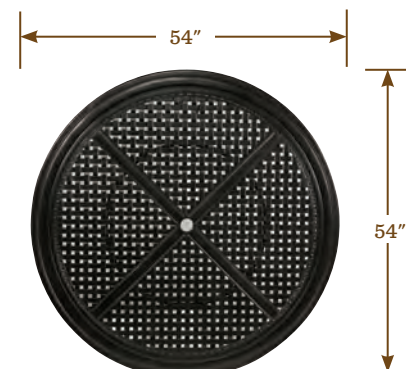

3190-870CT Sedona
54 in. Cast Aluminum Top
54 dia. x 2.25H in.