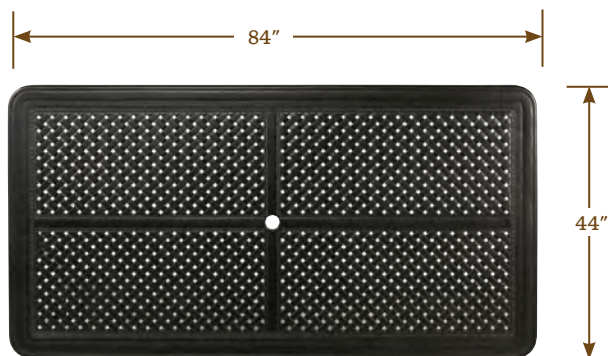

Opposite:
3190-16SW
Sedona Swivel Bar Stool
Frame Only
 26.5W x 25.5D x 48.5H in.

CS3190-16SW
Sedona Swivel Bar Stool
Cushion

3190-873CT
Sedona Cast Aluminum Top
 38 dia. x 2.25H in.

3190-873BB
Sedona High/Low Bistro
Table Base (in high position)
 26.75W x 26.75D x 39.75H in.

DETAILS

FINISH

The Kingstown Sedona finish is ebony with bronze highlights:

DINING TABLE TOP CONFIGURATIONS

3160-876ST
84 x 44 in. Travertine and Marble Top
84W x 44D x 1.5H in.

3190-876WT Sedona
84 x 44 in. Weatherstone™ Top
84W x 44D x 1.5H in.