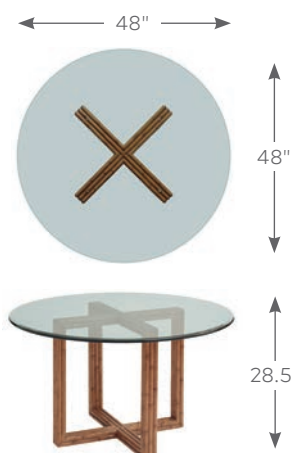

575-870-42C
Sheridan Glass Top Dining Table

575-870-84C
Sheridan Glass Top
Dining Table

575-870-48C
Sheridan Glass Top Dining Table

Bedroom

575-133C Rancho Mirage Panel Bed
5/0 Queen
63.25W x 85.75L x 64H in.
Decorative diamond veneer pattern on
headboard with open fretwork on top rail
and side panels
Headboard 63.25W x 2D x 64H in.
Footboard 63.25W x 2D x 20H in.
Overall length 85.75 in.
Bottom of side rails to floor 4.75 in.
Bottom of box springs to floor 9.75 in.
Consists of:
133HB Rancho Mirage Panel Headboard
133FBSR Rancho Mirage Footboard/
Side Rails/Support