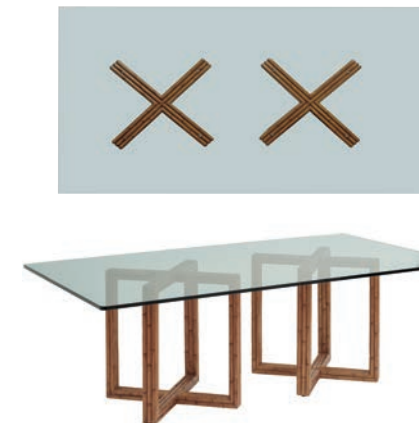

575-870-84C Sheridan Glass Top Dining Table
84W x 48D x 28.5H in.
Glass top, carved wooden base
Bottom of top to floor 27.5 in.
Consists of:
001-084 Glass Top
84W x 48D x .75 thick, 1 inch bevel
870B Sheridan Carved Wooden Table Base
(Two table bases are required for use with this glass top)
30W x 30D x 27.75H in.
Shown on pages 20 and 21