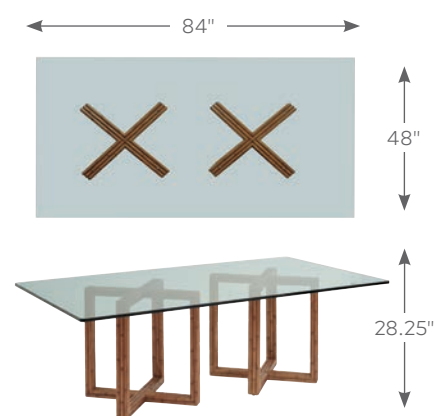

DINING TABLE CONFIGURATIONS

575-870C
Arcadia Marble Top
Breakfast Table

575-870-36C
Sheridan Glass Top Dining Table

575-876C
San Marino Double Pedestal Dining Table

575-875C
Woodard Marble Top
Dining Table

575-870-42C
Sheridan Glass Top Dining Table

575-870-84C
Sheridan Glass Top
Dining Table

575-870-48C
Sheridan Glass Top Dining Table

Bedroom

575-133C Rancho Mirage Panel Bed
5/0 Queen
63.25W x 85.75L x 64H in.
Decorative diamond veneer pattern on
headboard with open fretwork on top rail
and side panels
Headboard 63.25W x 2D x 64H in.
Footboard 63.25W x 2D x 20H in.
Overall length 85.75 in.
Bottom of side rails to floor 4.75 in.
Bottom of box springs to floor 9.75 in.
Consists of:
133HB Rancho Mirage Panel Headboard
133FBSR Rancho Mirage Footboard/
Side Rails/Support