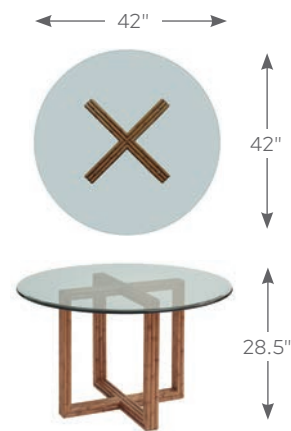

575-870-42C
Sheridan Glass Top Dining Table

575-870-84C
Sheridan Glass Top
Dining Table

575-870-48C
Sheridan Glass Top Dining Table

Bedroom

575-133C Rancho Mirage Panel Bed
5/0 Queen
63.25W x 85.75L x 64H in.
Decorative diamond veneer pattern on
headboard with open fretwork on top rail
and side panels
Headboard 63.25W x 2D x 64H in.
Footboard 63.25W x 2D x 20H in.
Overall length 85.75 in.
Bottom of side rails to floor 4.75 in.
Bottom of box springs to floor 9.75 in.
Consists of:
133HB Rancho Mirage Panel Headboard
133FBSR Rancho Mirage Footboard/
Side Rails/Support