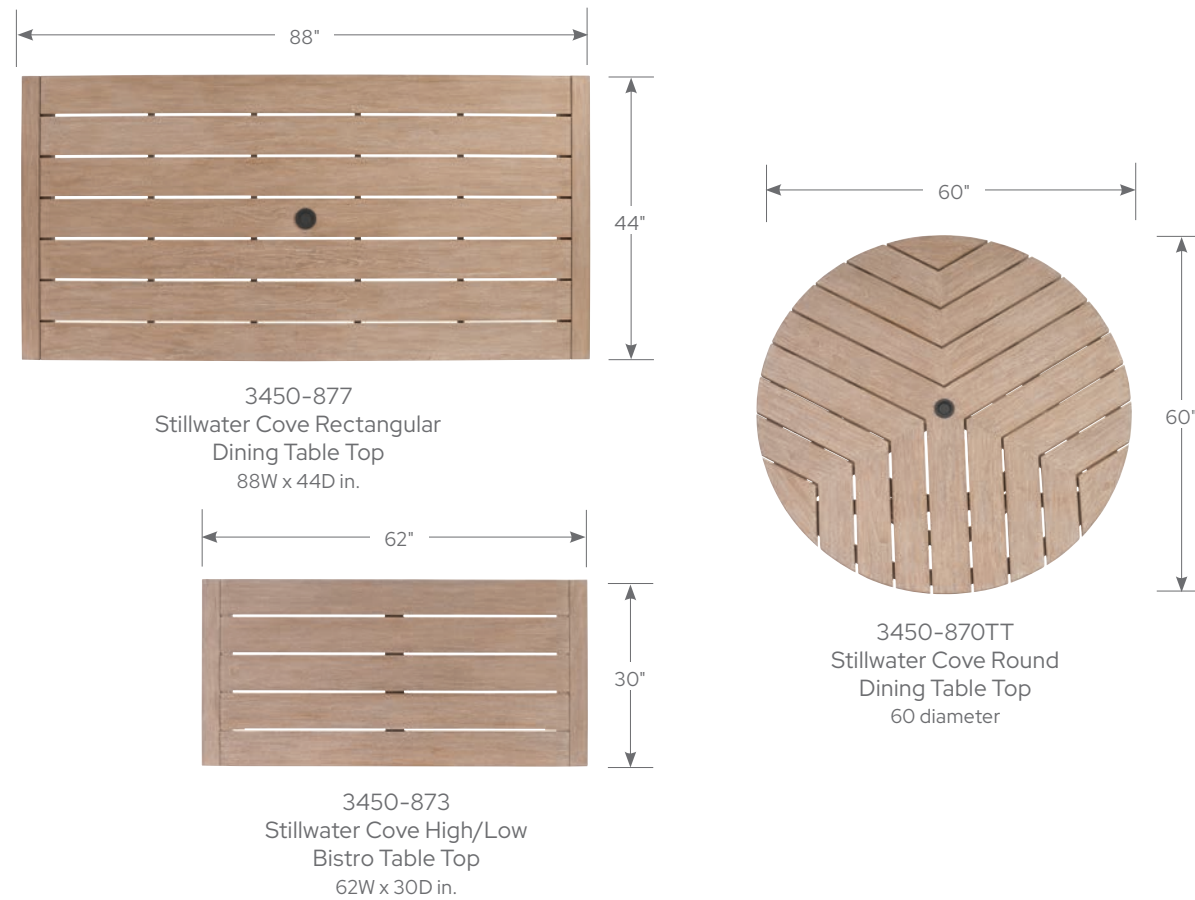

DINING TABLE TOP CONFIGURATIONS